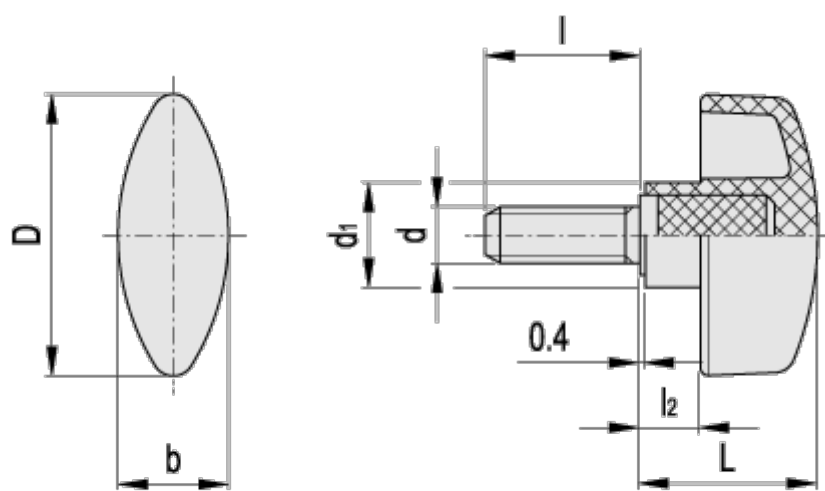

Data Sheet

Article number: 2302008751
Description: E+G Wing knobs
CTL.476/40 p-M8x16

Measures

b	= 15.5
D	= 40
d1	= 14.0
l	= 16
L	= 24.5
l2	= 7.5
Thread	= M8